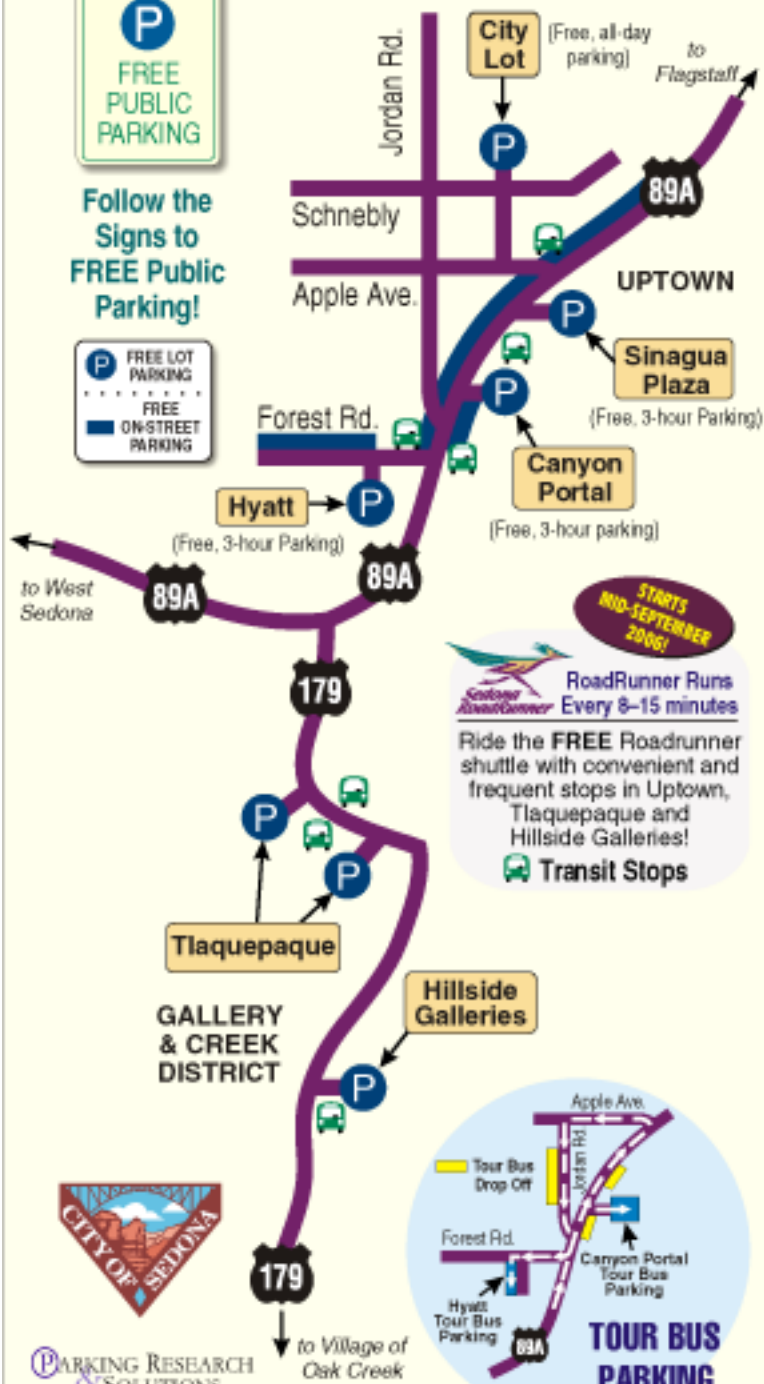

FREE

SEDONA PARKING

P
FREE PUBLIC PARKING

Follow the Signs to FREE Public Parking!

P FREE LOT PARKING
..... FREE ON-STREET PARKING

STARTS MID-SEPTEMBER 2006!

RoadRunner Runs Every 8-15 minutes
Ride the **FREE** Roadrunner shuttle with convenient and frequent stops in Uptown, Tlaquepaque and Hillside Galleries!
Transit Stops

PARKING RESEARCH & SOLUTIONS

www.parkingresearch.org/sedona/parking.pdf